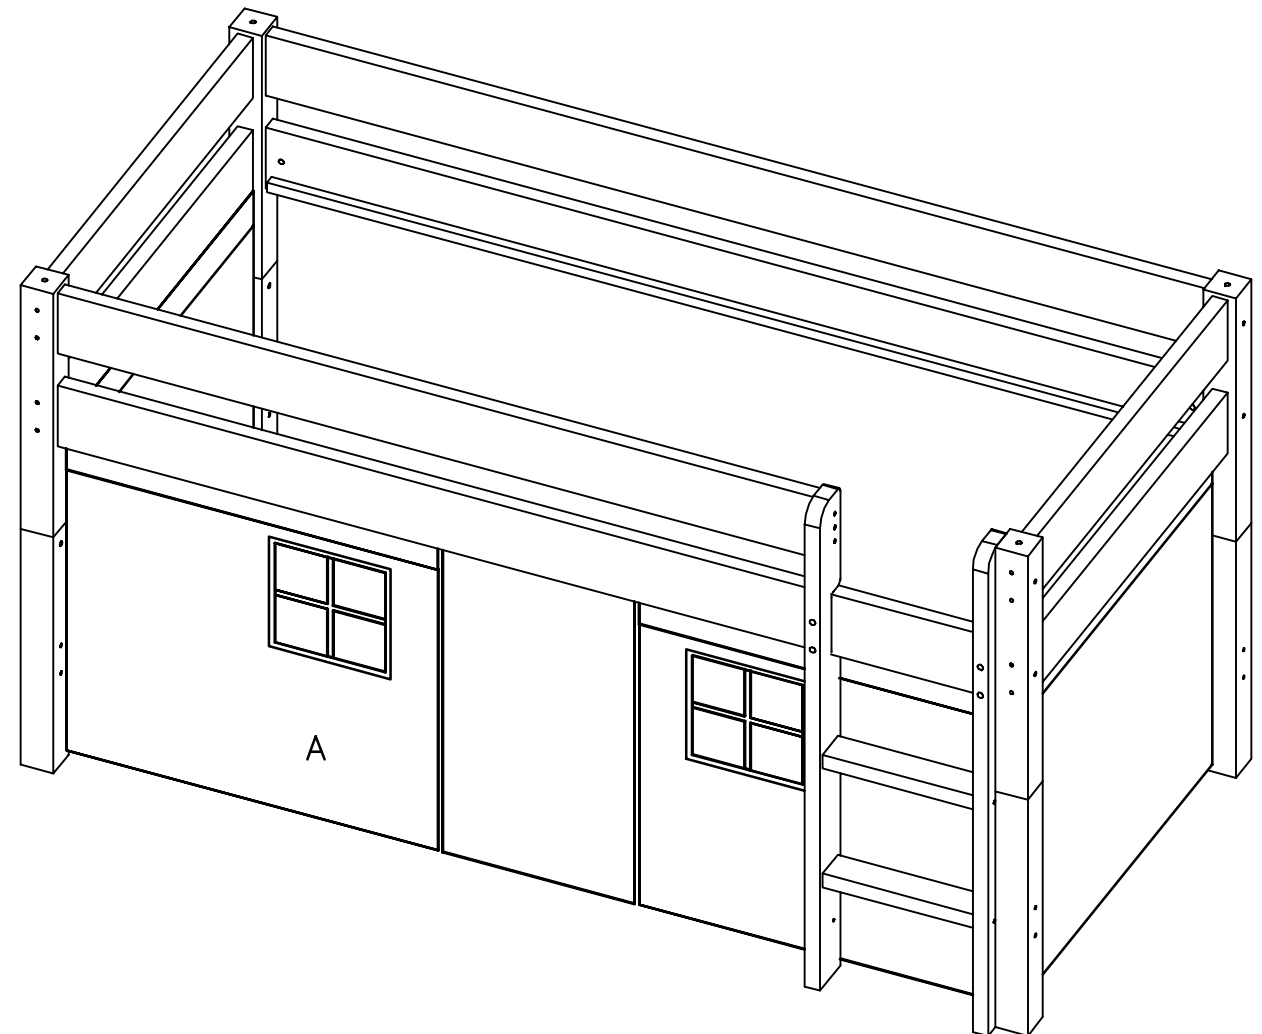

128.006/15
128.006/41

Ware-nr. Stock no. Réf No	Stck. Qty. Art.	1satz/set/jeu
Siehe Bild-nr. See picture nr. Image no	Mass Dim. Dim.	

Before assembling this product, please ensure that all the components supplied comply with the list on this page. All Screw-type fittings can be tightened with these tools.

Bein/Bedpost/pied 68x68 mm

1.

Z3

Z4

Z5

Bein/Bedpost/pied ø50 mm

1.

Z2